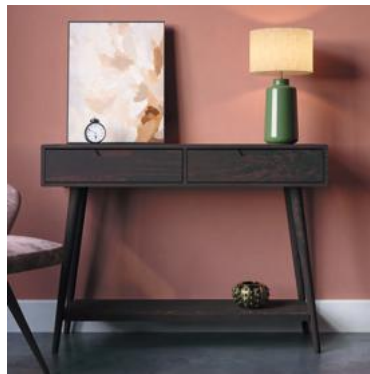

Large Console Table
OSL-CS02-W - 110W x 80H x 35D