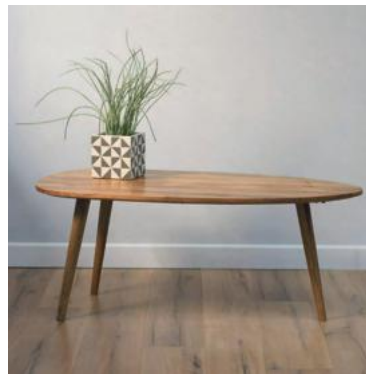

OSL-SB05 - 100W x 150H x 50D

Classic Coffee Table

OSL-CT03 - 105W x 38H x 50D

Contemporary Coffee Table

OSL-CT04 - 110W x 37H x 60D

Coffee Table

OSL-CT01 - 110W x 45H x 60D

Dining Chair